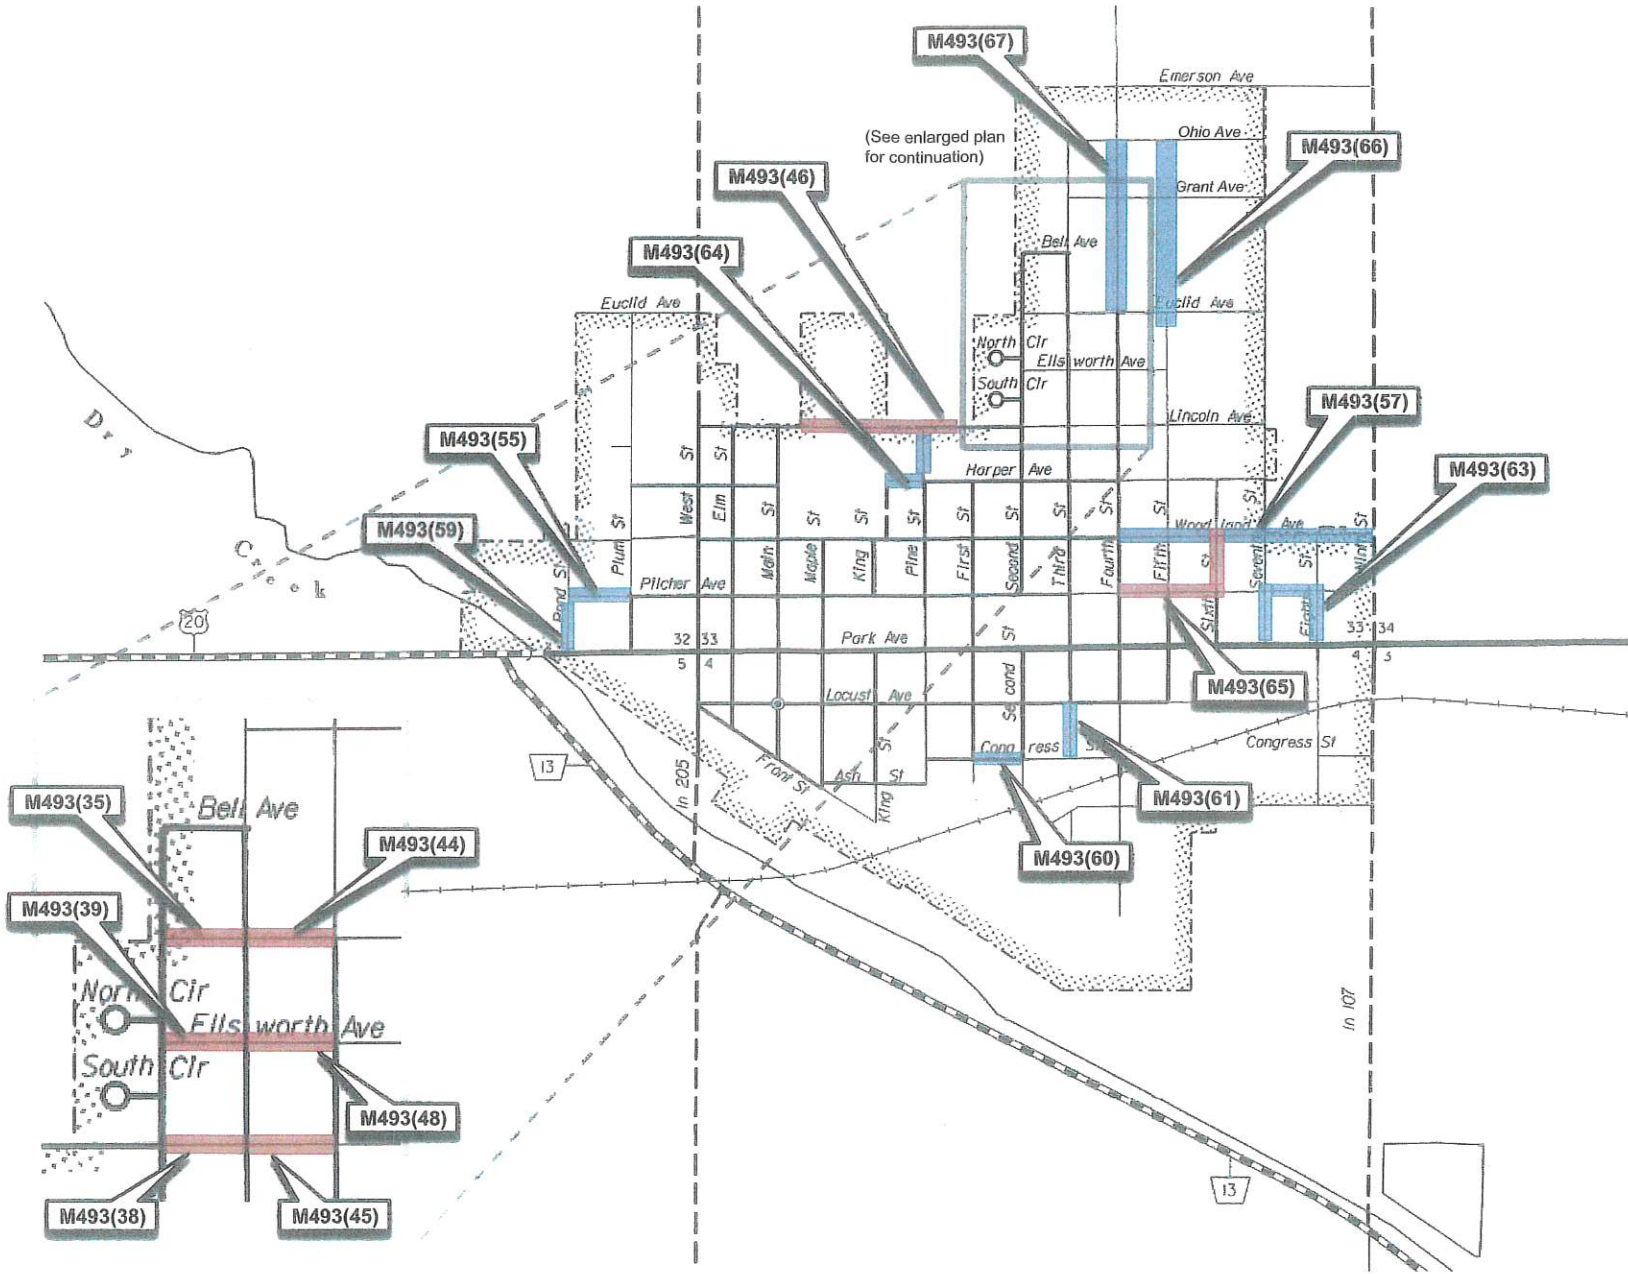

Prepared By:

1111 Central Avenue
Kearney, Nebraska 68847
tel (308) 234-6456
fax (308) 234-1146

1 Year Plan

6 Year Plan

1 & 6 Year Plan

2023

Plainview, Nebraska